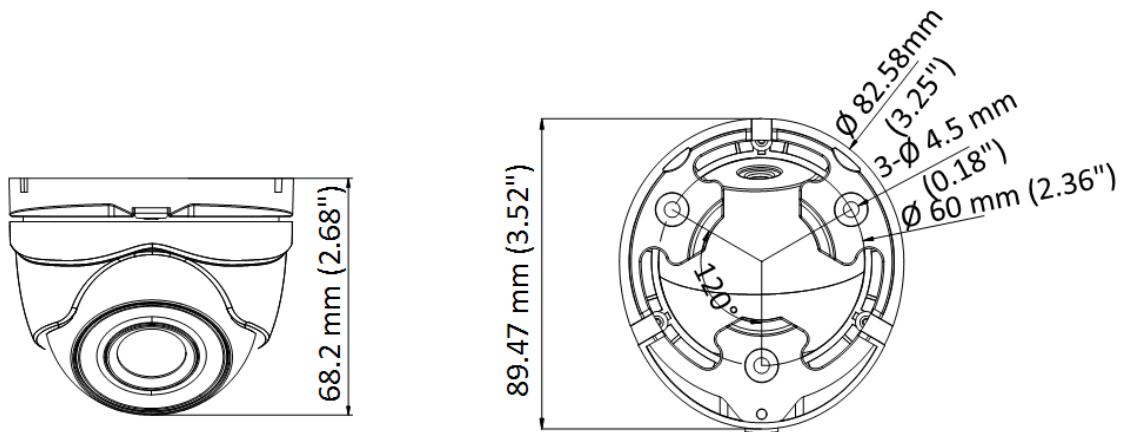

▪ **Dimension**

▪ **Accessory**

▪ **Optional**

DS-1272ZJ-110-TRS Wall Mount	DS-1275ZJ-SUS Vertical Pole Mount	DS-1276ZJ-SUS Corner Mount	DS-1280ZJ-S Junction Box